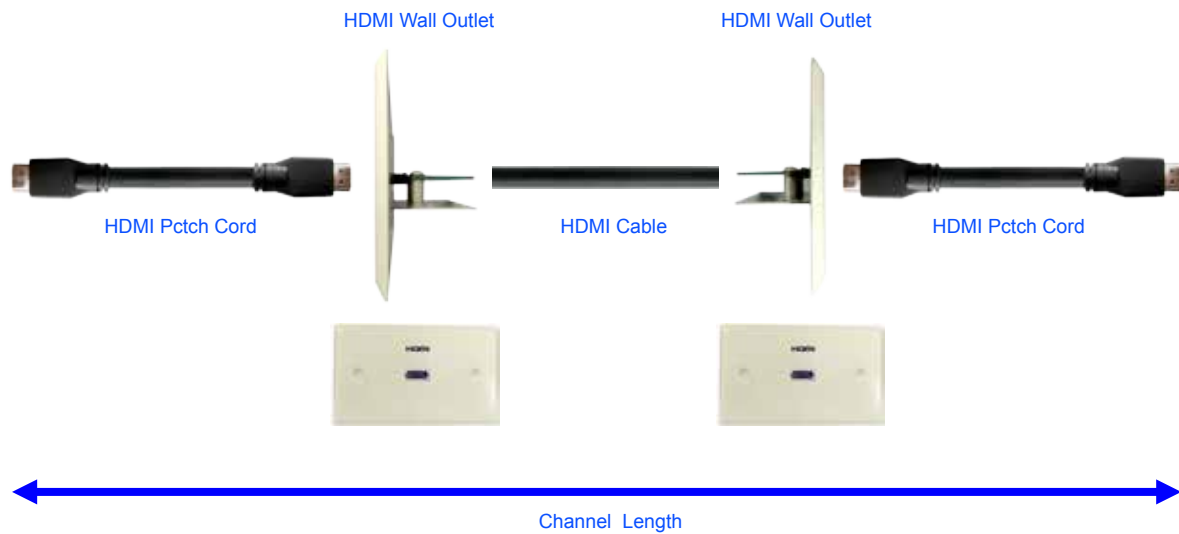

## HDMI Channel Link

### Part Number :

**60003 - AA-LL Patch Cord ( 24 AWG Support 1 m to 30 m )**

**60003 HDMI 23 AWG Cable**

**6000A HDMI Wall Outlet US Type**

**6000B HDMI Wall Outlet UK Type**

(AA means Type A to Type A connector. LL means Length. From 1m to 30m)

Applications: HDMI Patch Cord is for transferring uncompressed video data and compressed/uncompressed digital audio data from a HDMI-compliant device ("the source device") to a compatible computer monitor, video projector, digital television, or digital audio device.

### Features

- Type A plug (male) outside dimensions are 13.9 mm × 4.45 mm
- Support the maximum resolution to 4K × 2K, i.e. 3840×2160 (4K Ultra HD) at 24 Hz/25 Hz/30 Hz or 4096×2160 at 24 Hz
- Allows for a 100 Mbit/s Ethernet connection between the two HDMI connected devices so they can share an Internet connection.
- Introduces an Audio Return Channel (ARC),
- Support the frame packing 3D format at either 720p50 and 1080p24 or 720p60 and 1080p24.
- The single-link bandwidth increase to 340 MHz (10.2 Gbit/s).
- Supports deep color, with 30-bit, 36-bit and 48-bit xvYCC, sRGB, or YCbCr,
- Supports output of Dolby TrueHD and DTS-HD Master Audio streams for external decoding by AV receivers
- Total Channel Length 30m to 40m depend on the HDMI device
- Gold plated contacts
- UL AWM Style 20276 rated